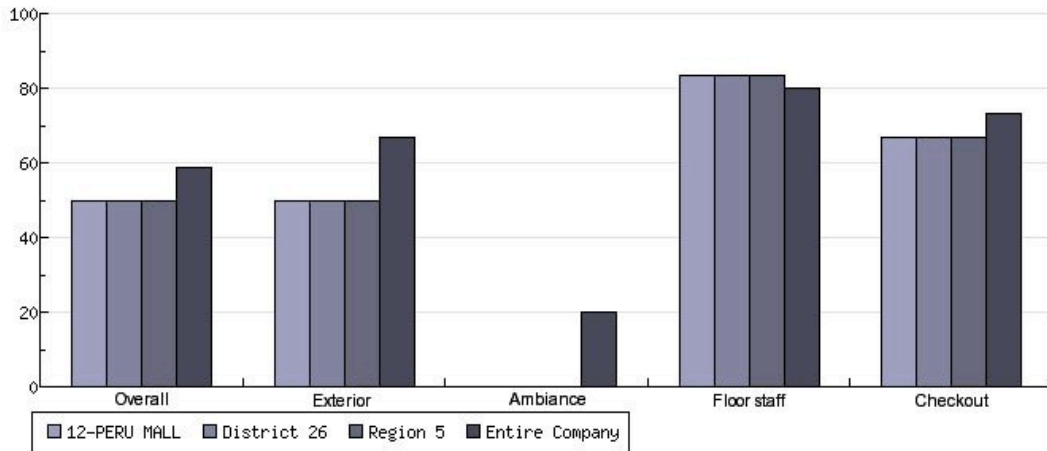

Question	Score	Answer
Shop Date		12/15/2007
Time you entered the store:		12:34 PM
Time Out [TIME OF DAY]		12:34 PM

Exterior

Weather Shop View - Version #3:

Widgets (configless) Customer Satisfaction 12-15-2008 Evaluation ID - 120452

12-PERU MALL 3940 ROUTE 251, #F-6, PERU, IL, 61354

This Evaluation	YTD	Ranking	Change (from last Evaluation)
54%	49%	3/3	+8% 

This Evaluation Last Evaluation

54%

46%

Overall and Sectional Scores

Question	Score	Answer
Date that you visited this store		12/15/2008
Please rate the exterior of the store	3/3	Excellent
Please rate the overall ambiance of the store	0/3	Poor
Please rate the performance of the floor staff	2/3	Good
Please rate your checkout experience	2/3	Good