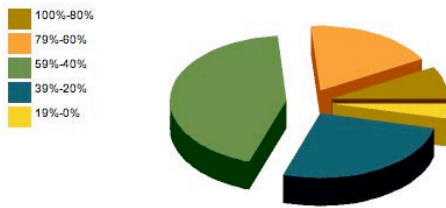

Current Dash Boards:

Dash Board - Version #1:

SELECT SURVEY
 Widgets Unlimited: A--Main GO

Ranking Report - Top 5 (Apr / Mar)

Monthly Report: 11/01/2006 - 04/30/2007

Total Score Distribution: 04/01/2007 - 04/30/2007

Sectional Scores (Apr / Mar)

Dash Board - Version #2:

SELECT SURVEY

Widgets: Customer Sat - Branching Demo

SHOW ONLY SHOPS:

-- select loc/level --
 -- Group -- Submit

DATE RANGE:

From All
 Show 1