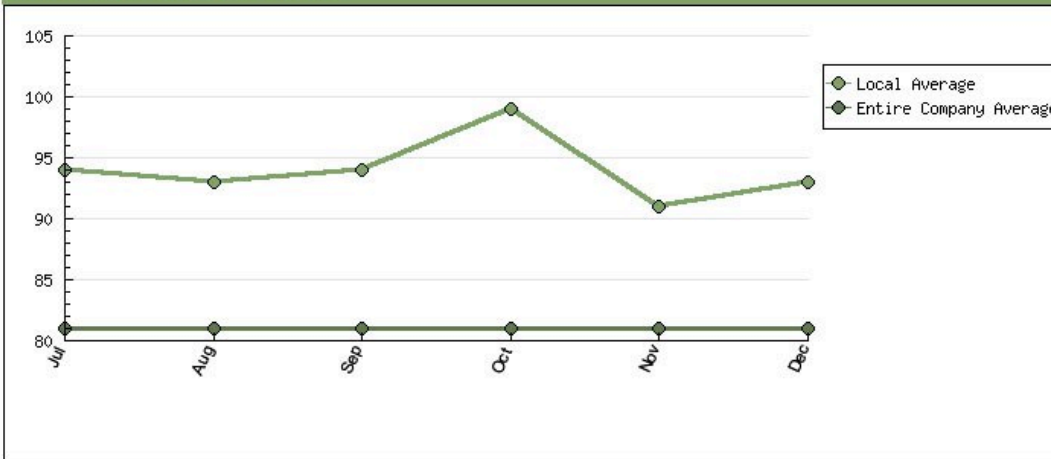

6 Month Trending Comparison

Section Scores	This {shop}	Last {shop}	Change (from last shop)

Exterior	90%	75%	0% --
Ambiance	90%	75%	+17%
Floor Staff	90%	75%	0% --
check out	90%	75%	0% --