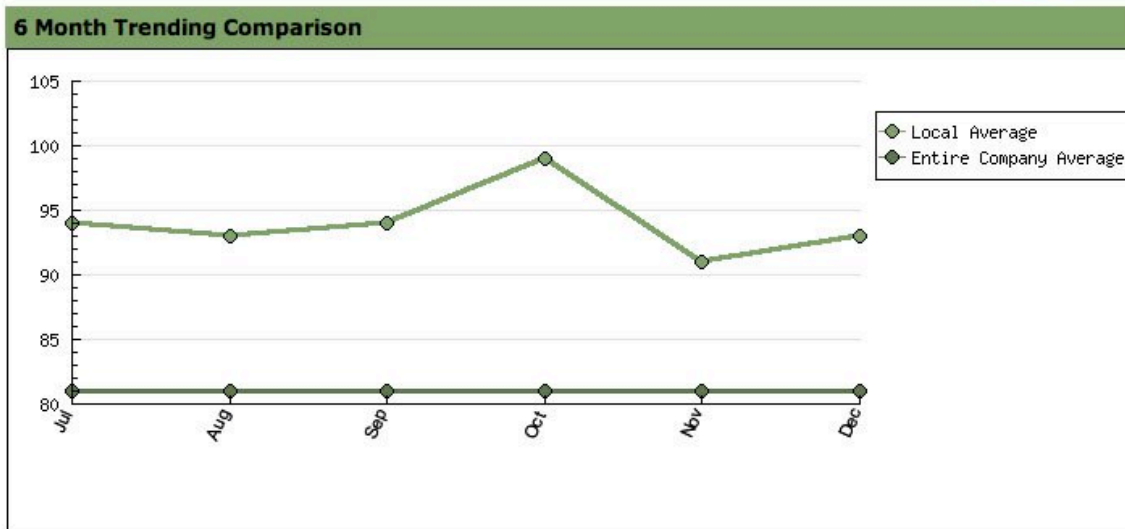

Weather Shop View - Version #2:

Widgets	A-Mystery Shopping	12-15-2007	Evaluation ID - 102528

409-WEST OAKS MALL   1000 WEST OAKS MALL, #325, HOUSTON, TX, 77082

This Evaluation	YTD	Ranking	Change (from last Evaluation)
100%	95%	678/1380	+7%

Sectional Scores	Change	Total Score	This Evaluation / Last Evaluation
Exterior 100% 100%	0% --	100%	
Ambiance 100% 83%	+17%		
Floor staff 100% 100%	0% --		
Checkout 100% 100%	0% --		
93%			

Question	Score	Answer
Shop Date		12/15/2007
Time you entered the store:		12:34 PM
Time Out [TIME OF DAY]		12:34 PM

Exterior