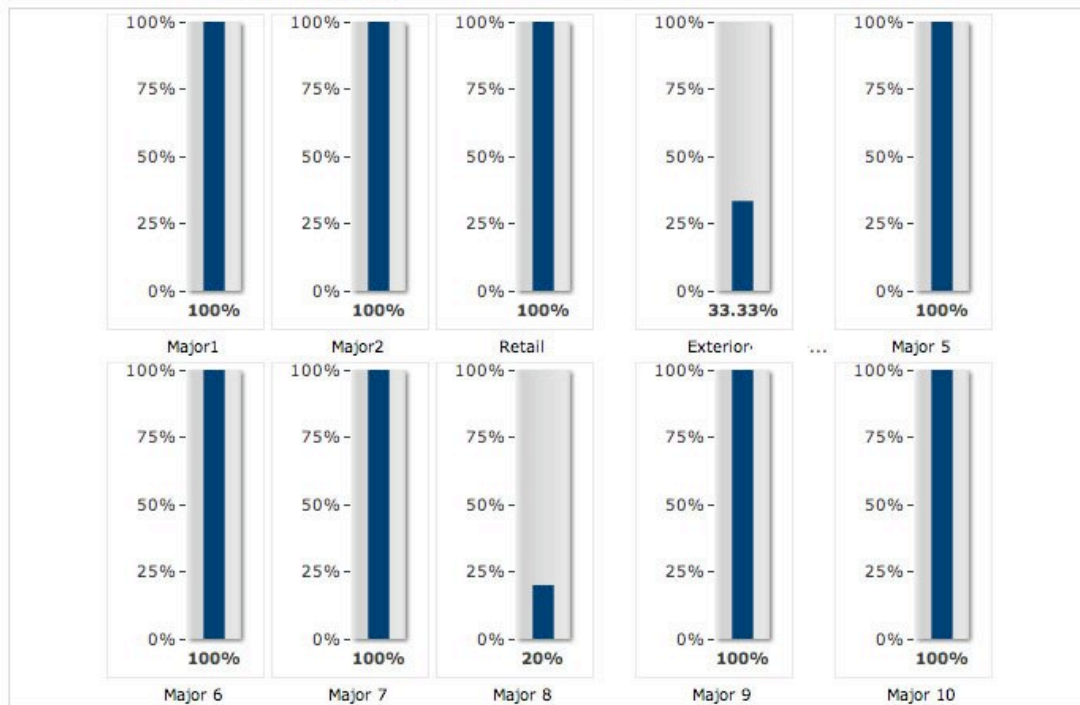

Current Dash Boards:

Dash Board - Version #1:

SELECT SURVEY
 Widgets Unlimited: A--Main GO

Ranking Report - Top 5 (Apr / Mar)

Monthly Report: 11/01/2006 - 04/30/2007

Total Score Distribution: 04/01/2007 - 04/30/2007

Sectional Scores (Apr / Mar)

Dash Board - Version #2:

SELECT SURVEY

Widgets: Customer Sat - Branching Demo

SHOW ONLY SHOPS:

-- select loc/level --
 -- Group -- Submit

DATE RANGE:

From All
 Show 1

Dash Board - Version #3:

SHOW ONLY SHOPS:

Entire Company

DATE RANGE:

Start 12 1 08
End 12 31 08

Overall Score (49.63)

Sectional Scores

Score Disbursement