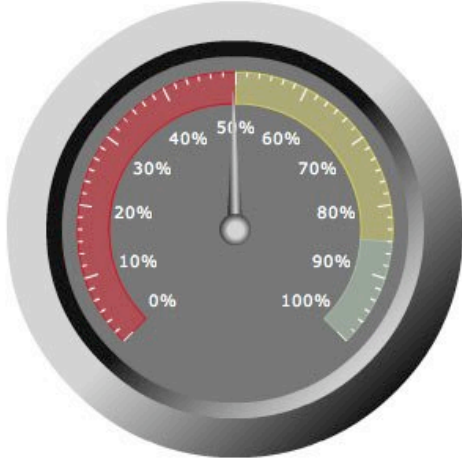

Dash Board - Version #3:

SHOW ONLY SHOPS:

Entire Company

DATE RANGE:

Start 12 1 08
End 12 31 08

Overall Score (49.63)