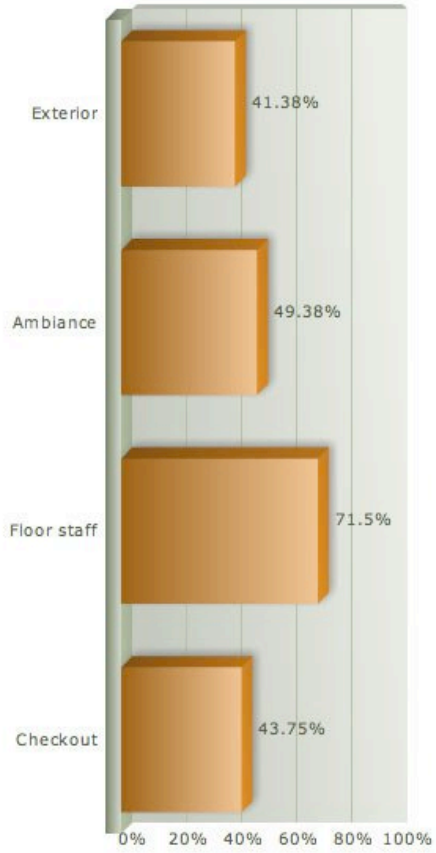

Sectional Scores (Apr / Mar)

Dash Board - Version #2:

SELECT SURVEY

Widgets: Customer Sat - Branching Demo

SHOW ONLY SHOPS:

-- select loc/level --
 -- Group -- Submit

DATE RANGE:

From All
 Show 1

Dash Board - Version #3:

SHOW ONLY SHOPS:

Entire Company

DATE RANGE:

Start 12 1 08
End 12 31 08

Overall Score (49.63)

Sectional Scores

Score Disbursement

Trending Relative to Threshold

Current Weather Shop Views:
Weather Shop View - Version #1:

Widgets	A-Mystery Shopping	12-15-2007	Evaluation ID - 102528
----------------	---------------------------	-------------------	-------------------------------