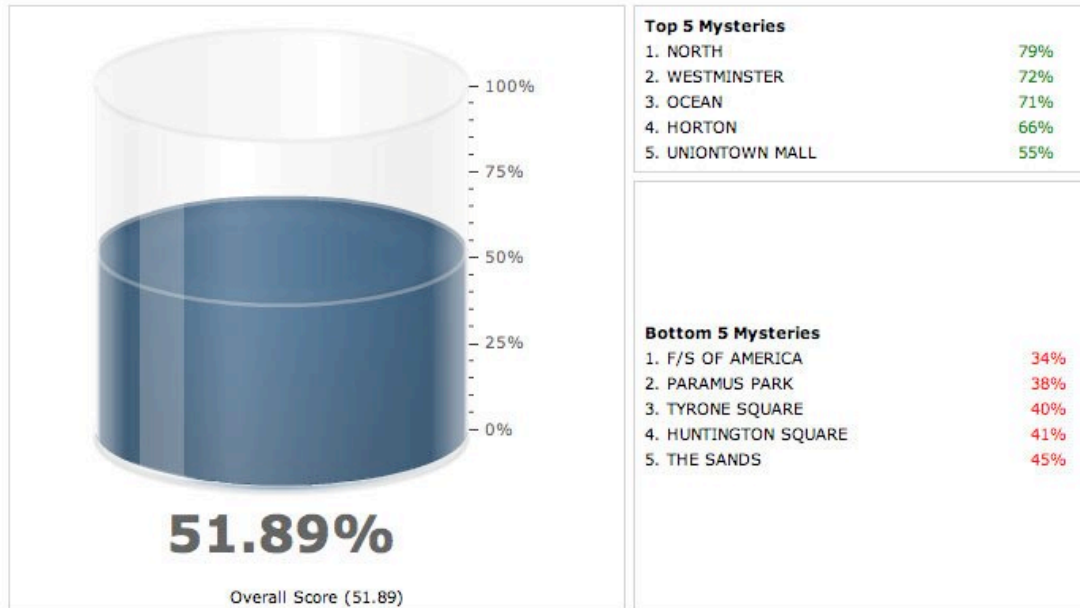

Current Dash Boards:

Dash Board - Version #1:

SELECT SURVEY
 Widgets Unlimited: A--Main GO

Ranking Report - Top 5 (Apr / Mar)

Monthly Report: 11/01/2006 - 04/30/2007

Total Score Distribution: 04/01/2007 - 04/30/2007

Sectional Scores (Apr / Mar)

Dash Board - Version #2:

SELECT SURVEY

Widgets: Customer Sat - Branching Demo

SHOW ONLY SHOPS:

-- select loc/level --
 -- Group -- Submit

DATE RANGE:

From All
 Show 1

Dash Board - Version #3:

SHOW ONLY SHOPS:

Entire Company

DATE RANGE:

Start 12 1 08
End 12 31 08

Overall Score (49.63)

Sectional Scores

Score Disbursement