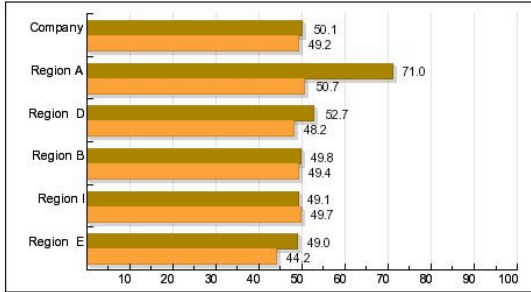

Current Dash Boards:

Dash Board - Version #1:

SELECT SURVEY
 Widgets Unlimited: A--Main GO

Ranking Report - Top 5 (Apr / Mar)

Monthly Report: 11/01/2006 - 04/30/2007

Total Score Distribution: 04/01/2007 - 04/30/2007

Sectional Scores (Apr / Mar)

Dash Board - Version #2:

SELECT SURVEY

Widgets: Customer Sat - Branching Demo

SHOW ONLY SHOPS:

-- select loc/level --
 -- Group -- Submit

DATE RANGE:

From All
 Show 1