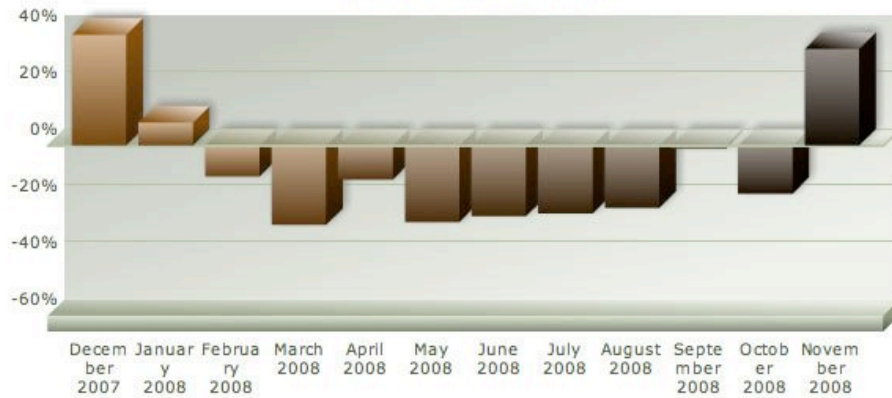

Sectional Scores (Apr / Mar)

Dash Board - Version #2:

SELECT SURVEY

Widgets: Customer Sat - Branching Demo

SHOW ONLY SHOPS:

-- select loc/level --
 -- Group -- Submit

DATE RANGE:

From All
 Show 1

Dash Board - Version #3:

SHOW ONLY SHOPS:

Entire Company

DATE RANGE:

Start 12 1 08
End 12 31 08

Overall Score (49.63)

Sectional Scores

Score Disbursement

Trending Relative to Threshold

Current Weather Shop Views:
Weather Shop View - Version #1:

Widgets	A-Mystery Shopping	12-15-2007	Evaluation ID - 102528
----------------	---------------------------	-------------------	-------------------------------