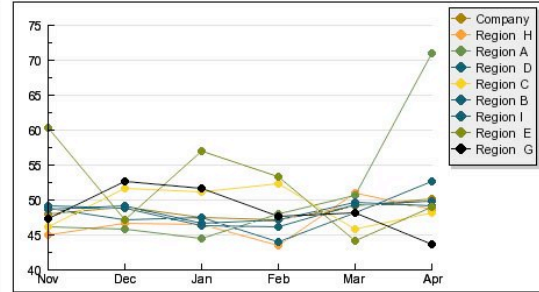

Current Dash Boards:

Dash Board - Version #1:

SELECT SURVEY
 Widgets Unlimited: A--Main GO

Ranking Report - Top 5 (Apr / Mar)

Monthly Report: 11/01/2006 - 04/30/2007

Total Score Distribution: 04/01/2007 - 04/30/2007

Sectional Scores (Apr / Mar)

Dash Board - Version #2:

SELECT SURVEY

Widgets: Customer Sat - Branching Demo

SHOW ONLY SHOPS:

-- select loc/level --
 -- Group -- Submit

DATE RANGE:

From All
 Show 1

Dash Board - Version #3:

SHOW ONLY SHOPS:

Entire Company

DATE RANGE:

Start 12 1 08
End 12 31 08

Overall Score (49.63)

Sectional Scores

Score Disbursement