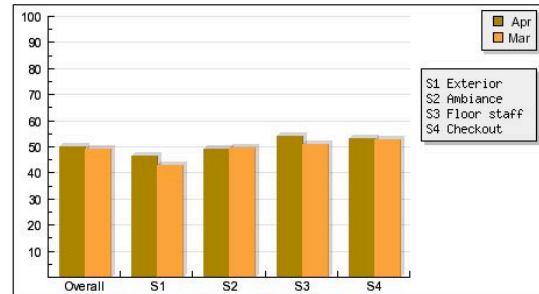

Current Dash Boards:

Dash Board - Version #1:

SELECT SURVEY
 Widgets Unlimited: A--Main GO

Ranking Report - Top 5 (Apr / Mar)

Monthly Report: 11/01/2006 - 04/30/2007

Total Score Distribution: 04/01/2007 - 04/30/2007

Sectional Scores (Apr / Mar)

Dash Board - Version #2:

SELECT SURVEY

Widgets: Customer Sat - Branching Demo

SHOW ONLY SHOPS:

-- select loc/level --
 -- Group -- Submit

DATE RANGE:

From All
 Show 1